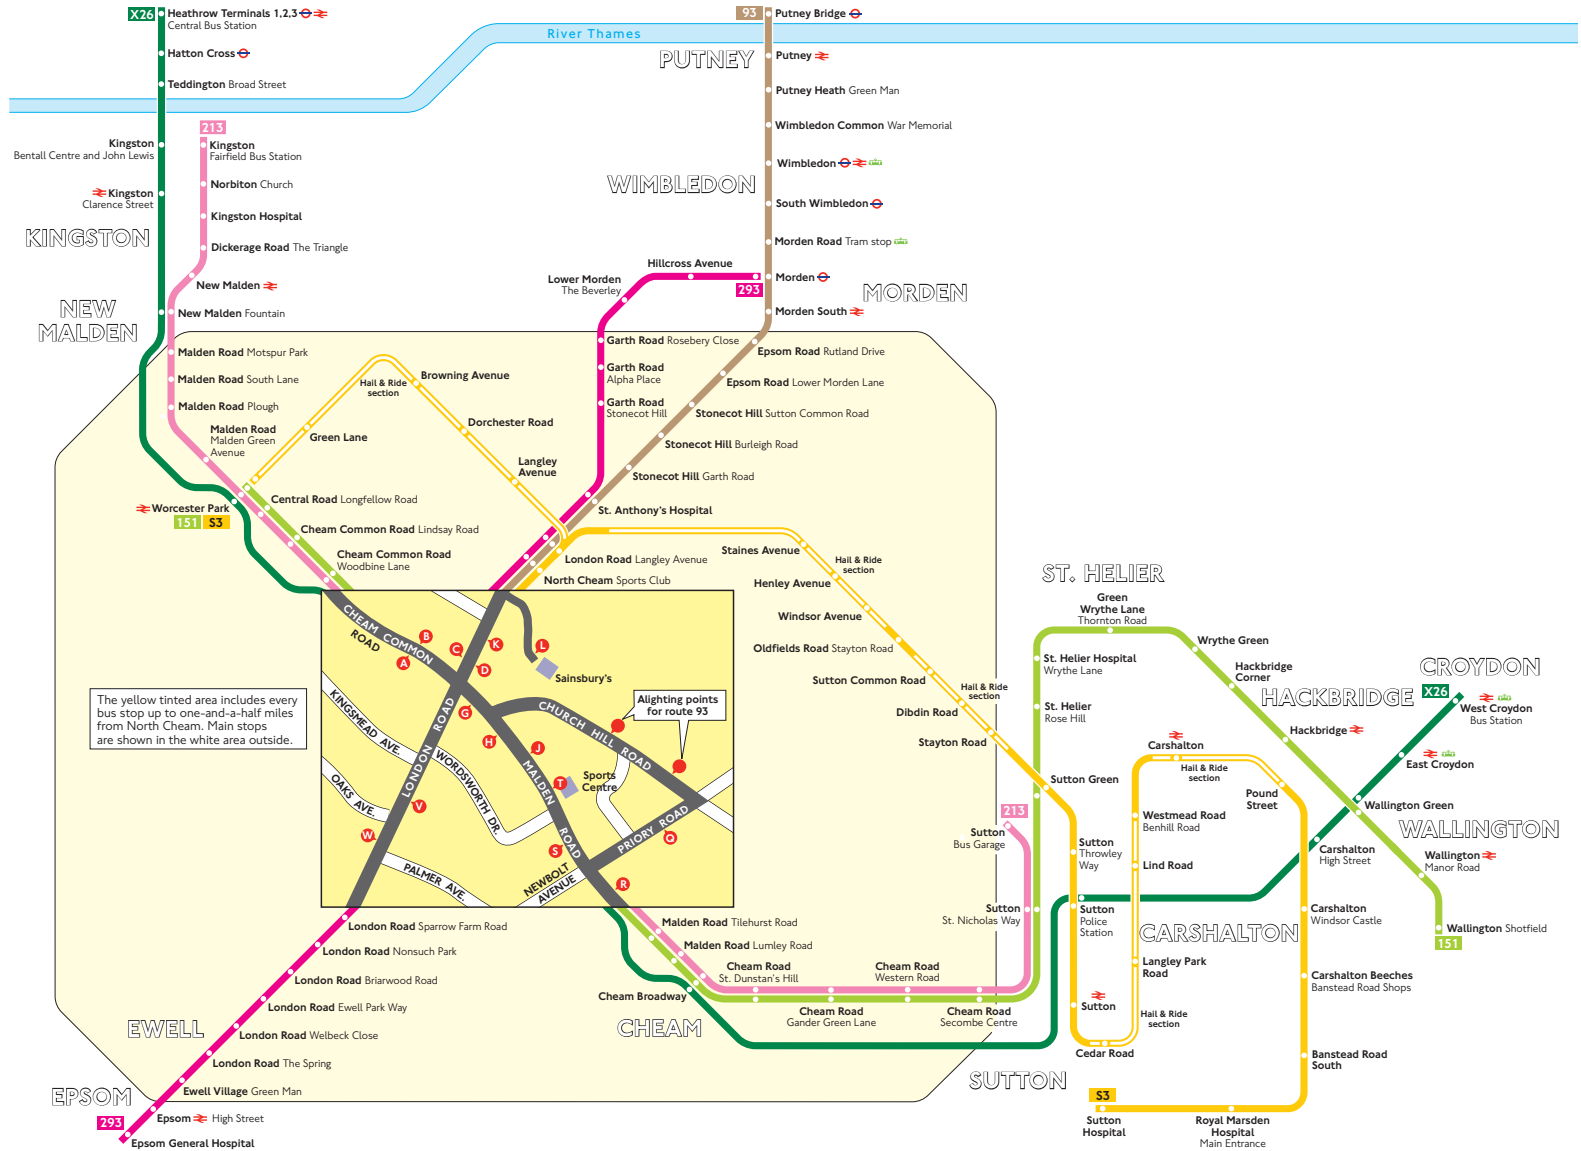

Buses from North Cheam

Key

- **93** Day buses in black
- **N213** Night buses in blue
- Connections with Underground
- Connections with National Rail
- Connections with Tramlink
- Connections with river boats
- Limited stop
- Mondays to Saturdays except evenings

Red discs show the bus stop you need for your chosen bus service. The disc **A** appears on the top of the bus stop in the street (see map of town centre in centre of diagram).

Route finder

Day buses including 24-hour services

Bus route	Towards	Bus stops
93	Putney Bridge	C H Q S
151	Wallington	B J R T
	Worcester Park	A G S
213	Kingston	A G S
	Sutton	B J R T
293	Epsom	D K V
	Morden	C W
S3	Sutton Hospital	L
	Worcester Park	L
X26	Heathrow Terminals 1,2,3	G
	West Croydon	B

Night buses

Bus route	Towards	Bus stops
N213	Kingston	A G S
	West Croydon	B J R T